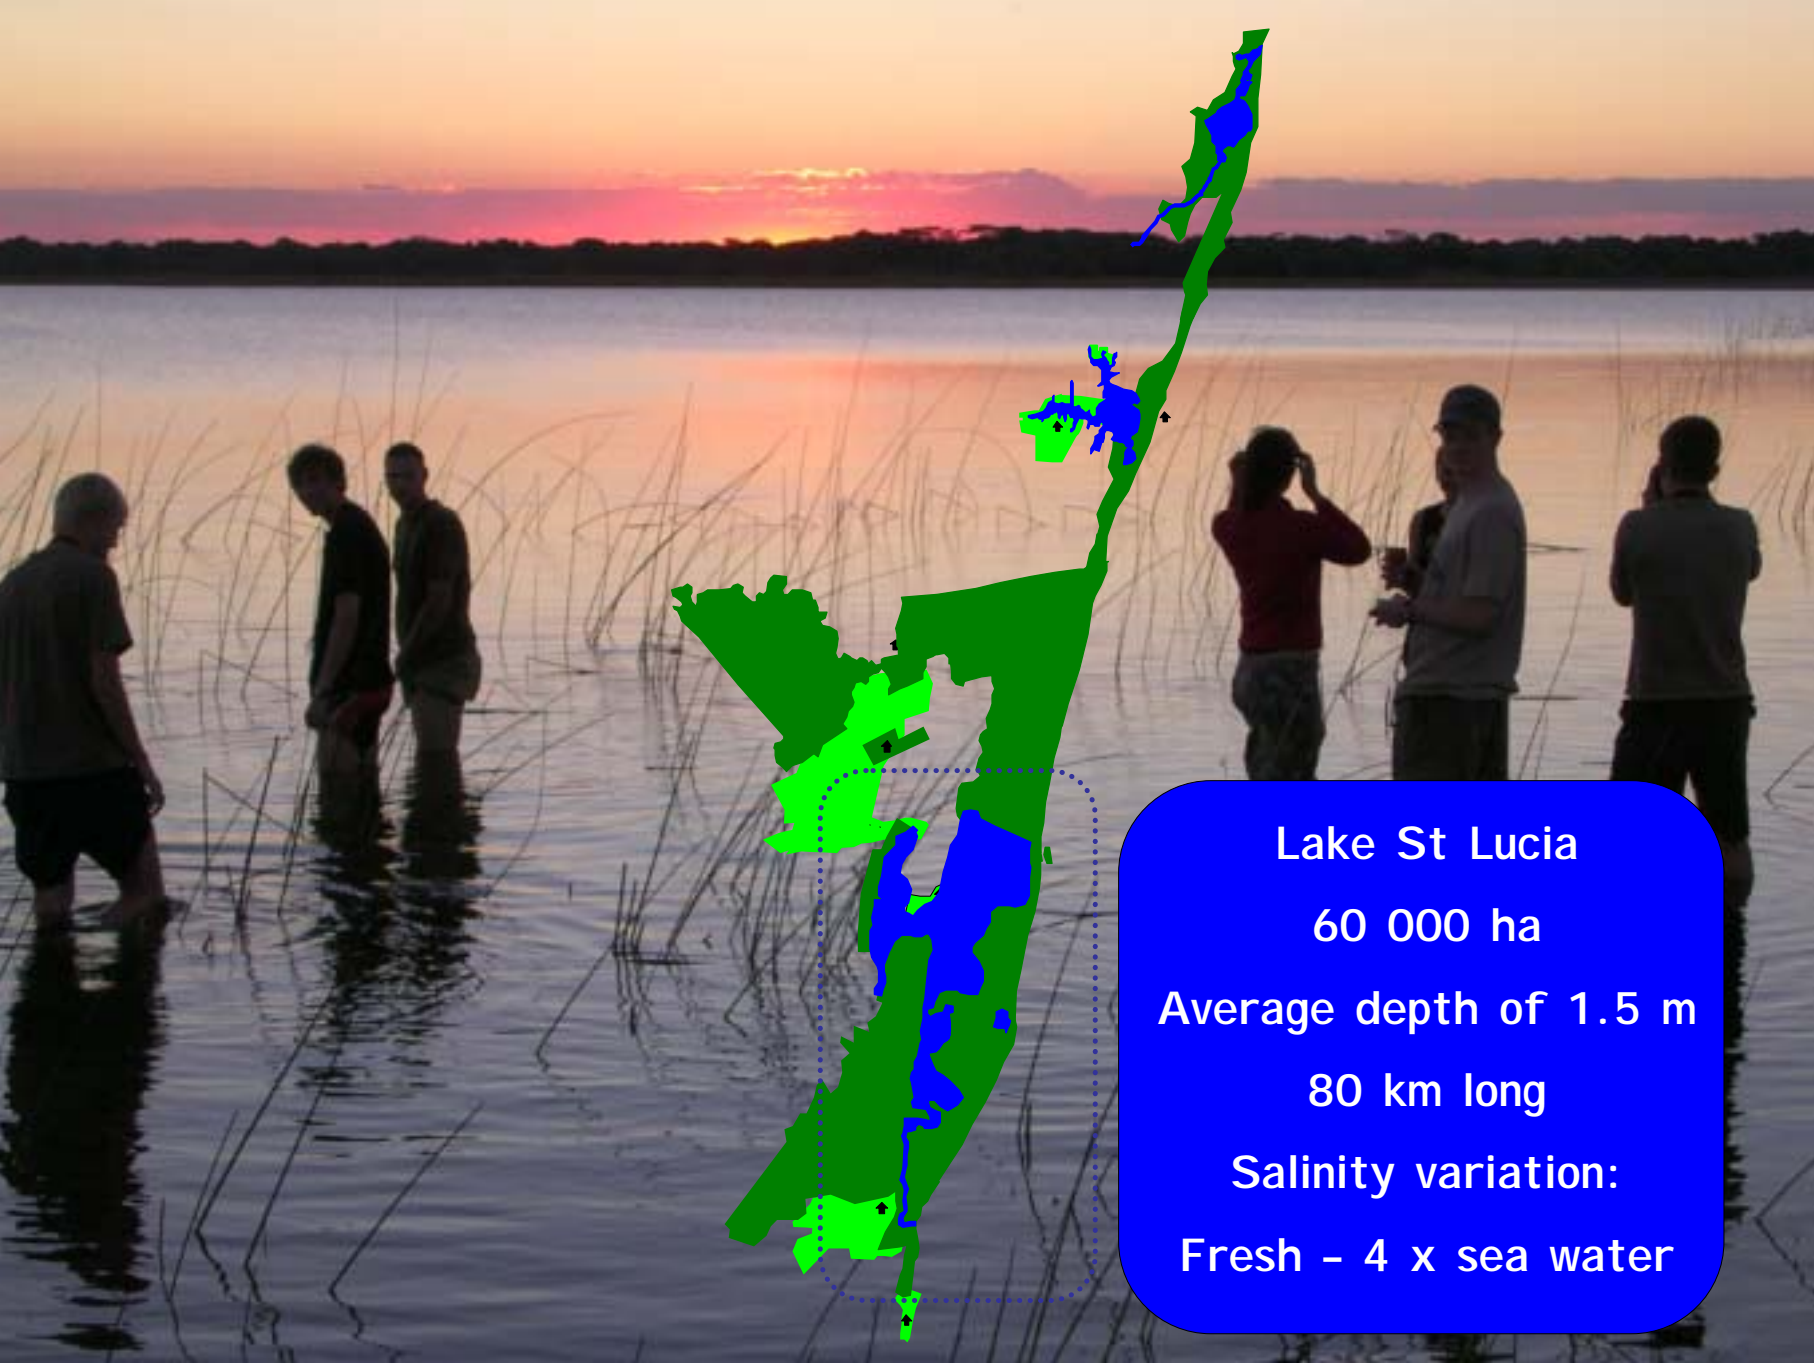

# LAKE ST LUCIA – SOUTH AFRICA

**SWAZILAND**

**MOZAMBIQUE**

**SOUTH AFRICA**

**LAKE ST LUCIA**

## Lake St Lucia

60 000 ha

Average depth of 1.5 m

80 km long

Salinity variation:

Fresh - 4 x sea water