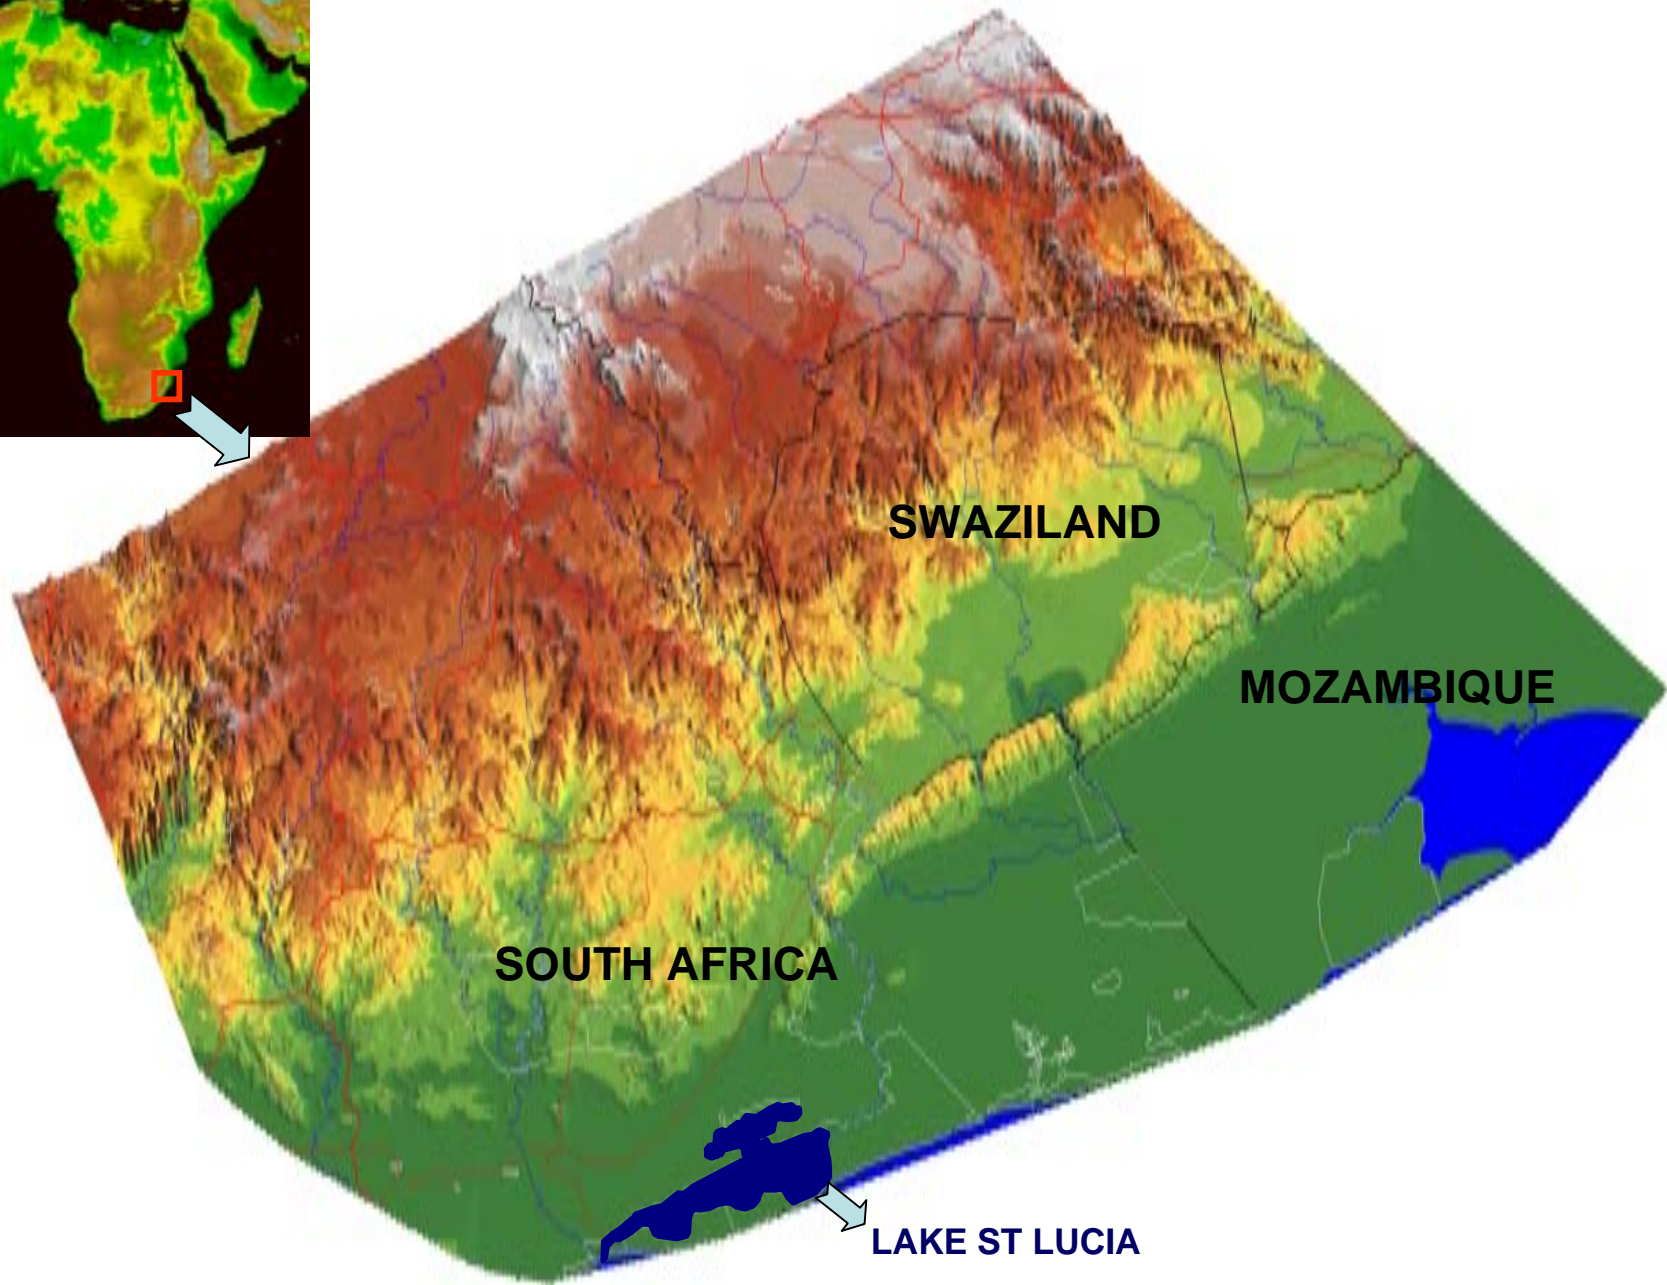

## Green Leaders

## Green Footprints

# LAKE ST LUCIA – SOUTH AFRICA

**SWAZILAND**

**MOZAMBIQUE**

**SOUTH AFRICA**

**LAKE ST LUCIA**

## Lake St Lucia

60 000 ha

Average depth of 1.5 m

80 km long

Salinity variation:

Fresh - 4 x sea water